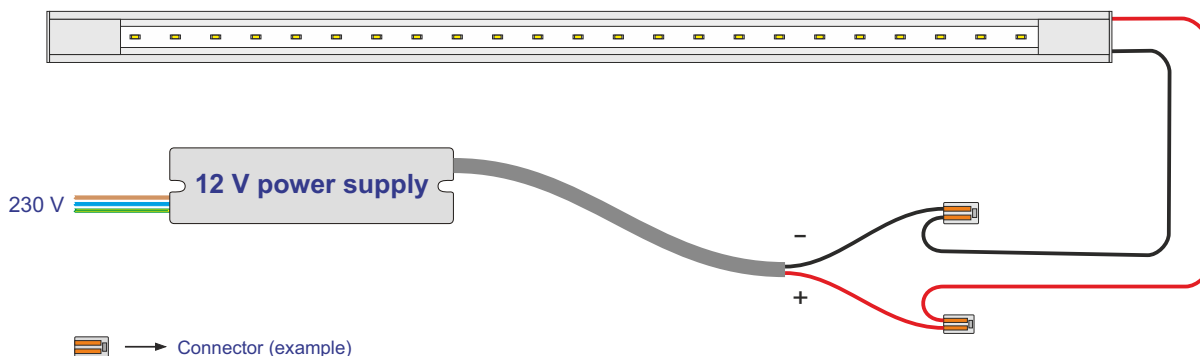

Light Profile „Carmen“

Connection example:

A „Carmen“ light profile with LED circuit-boards powered by a 12 V power supply

Connection example:

A „Carmen“ light profile with High-Power LEDs powered by a 12 V power supply