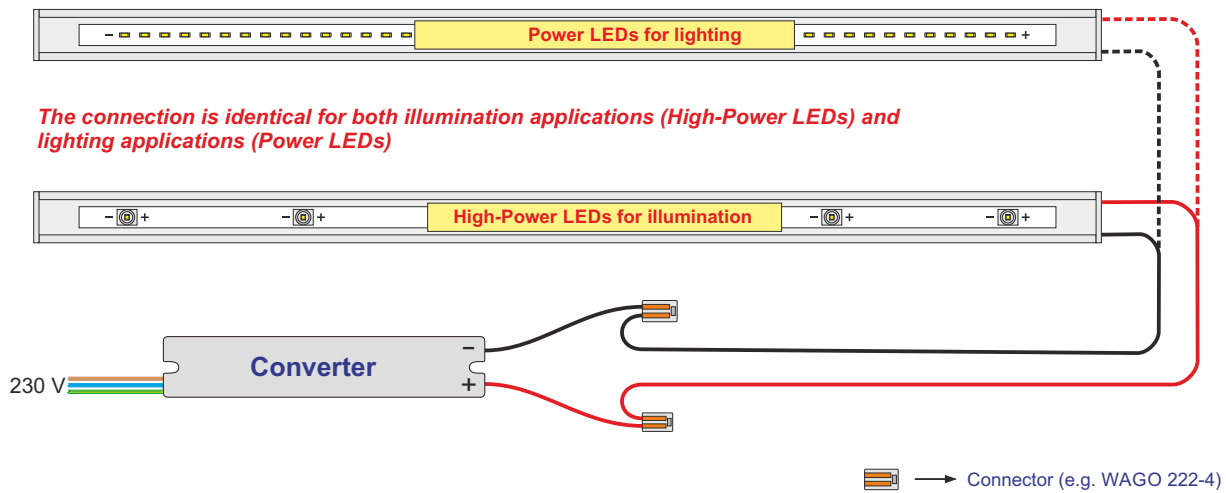

LED Star Profile

Connection example: One LED Star Profile powered by one converter

Connection example: Two LED Star Profiles powered by one converter

Converters for the LED Star Profile

C500/24

C500/48

C500/120D

C500/200D

Dimensions in mm

125 x 33 x 22

205 x 30 x 27

185 x 65 x 37

230 x 77 x 37

Technical modifications reserved. Content is protected by copyright.

June 2019 LN9-2/06/2019