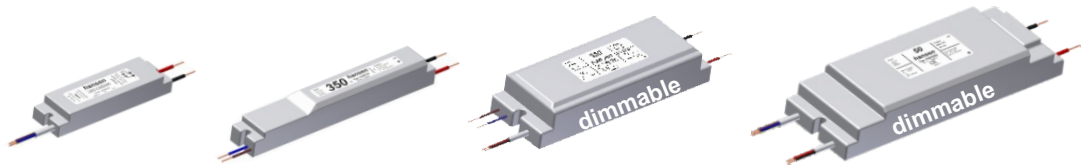

LED Star Profile

Connection example: One LED Star Profile powered by one converter

Connection example: Two LED Star Profiles powered by one converter

Converters for the LED Star Profile

C500/24

C500/48

C500/120D

C500/200D

Dimensions in mm

125 x 33 x 22

205 x 30 x 27

185 x 65 x 37

230 x 77 x 37

Technical modifications reserved. Content is protected by copyright.

June 2019 LN9-2/06/2019