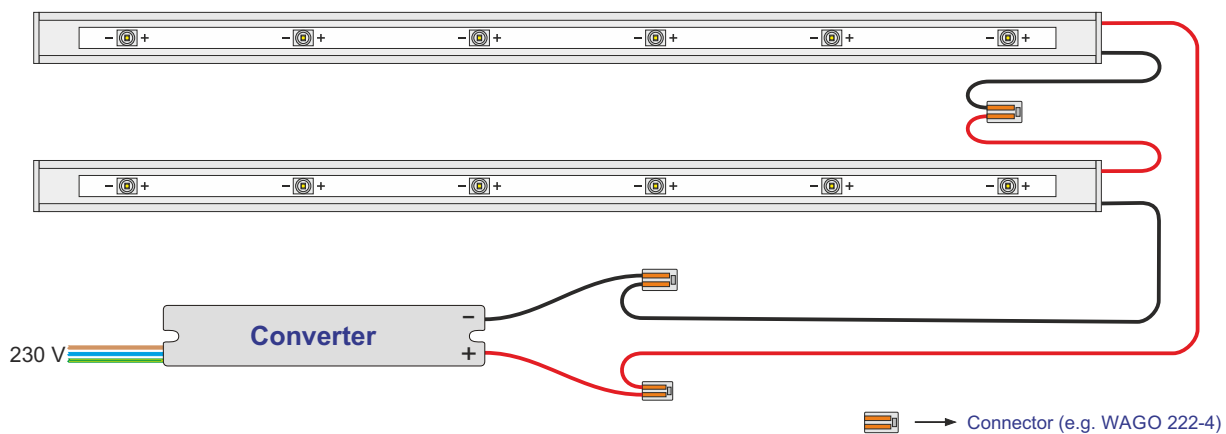

LED Star Profile

Connection example: One LED Star Profile powered by one converter

Connection example: Two LED Star Profiles powered by one converter

Converters for the LED Star Profile

C500/24

C500/48

C500/120D

C500/200D

Dimensions in mm

125 x 33 x 22

205 x 30 x 27

185 x 65 x 37

230 x 77 x 37

Technical modifications reserved. Content is protected by copyright.

June 2019 LN9-2/06/2019